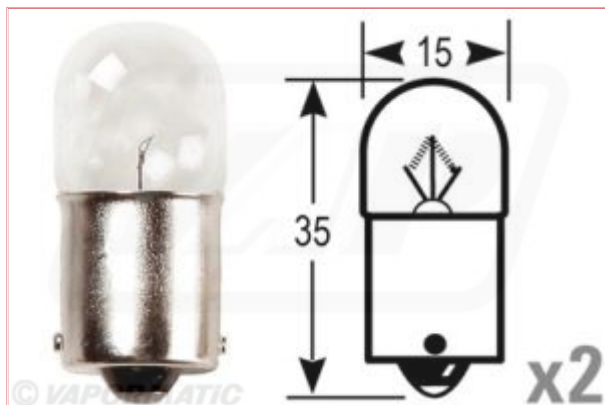

VLC0245 - Bulb 12V 10W (2 per pack)

Part No: VLC0245

Price: £0.68 (exc VAT) | £0.82 (inc VAT)

Specifications

Vapormatic VLC0245 - Side and tail bulb (12v 10W) 12v 60-50w (BLB472)

Voltage: 12 volts

Watts: 10watts

Description: Side/tale

Equivalent: 245/ ECE R10W

Replaces DLC0245