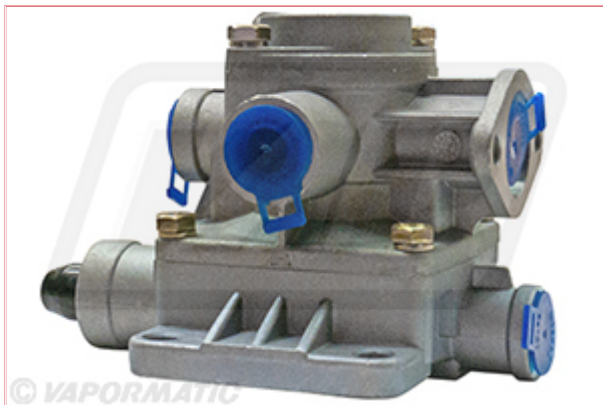

## VFM4543 Valve Relay - Emergency Valve

**Part No:** VFM4543

**Price:** £70.13 (exc VAT) | £84.16 (inc VAT)

### Specifications

VFM4543 Valve Relay - Emergency Valve

Relay Emergency Valve.

Trailer Brake Valve for Semi-Trailers with multiple Axles.

Controls the two-line Braking System when actuating the Braking System of the Towing Vehicle.

Actuation of the automatic Trailer Braking with partial or total pressure drop in the supply line.

Max Pressure 10 Bar Mounting: 2 x 11mm hole diameters 71mm hole centre