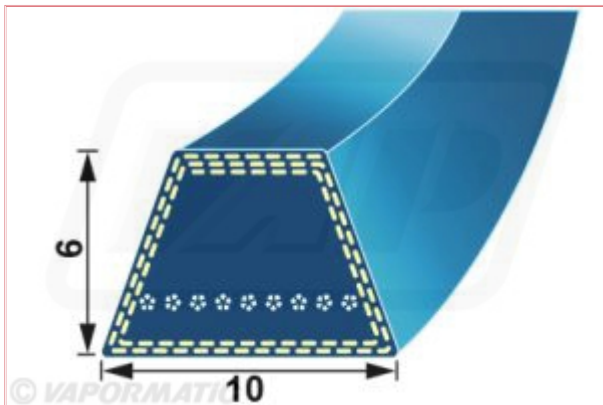

Drive belt

Part No: V3L0250

Price: £4.23 (exc VAT) | £5.08 (inc VAT)

Specifications

Vapormatic V3L0250 Drive belt

Belt number DRY-3L250K

Type 3L250 Blue Belt with Kevlar Cord

Length (LA) 635 mm

Width 10 mm