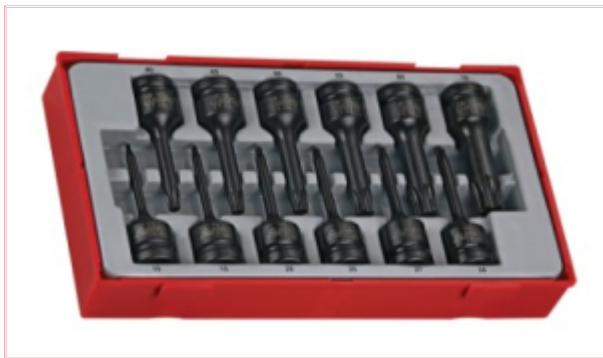

TT9212TX 1/2" Drive Impact TX Bit Socket Set 12pce

Part No: TT9212TX

Price: £169.92 (exc VAT) | £203.90 (inc VAT)

Specifications

TT9212TX 1/2" Drive Impact TX Bit Socket Set 12pce

Set containing 12 1/2" drive TX Impact Sockets covering a 10-70 Torx sizes range.

Suitable for use with retaining rings and pins.

The set is supplied in a unique Teng Tools TC tray and can be used either on it's own or as part of the Teng Tools TC control system.

The tray features a removable hinged click lock lid and dove tail joints which enable different TC trays to be locked together and used as trays in Teng Tools tool boxes and roller cabinets.

All of the tools in the set have their own individual place so lost tools can easily be identified.