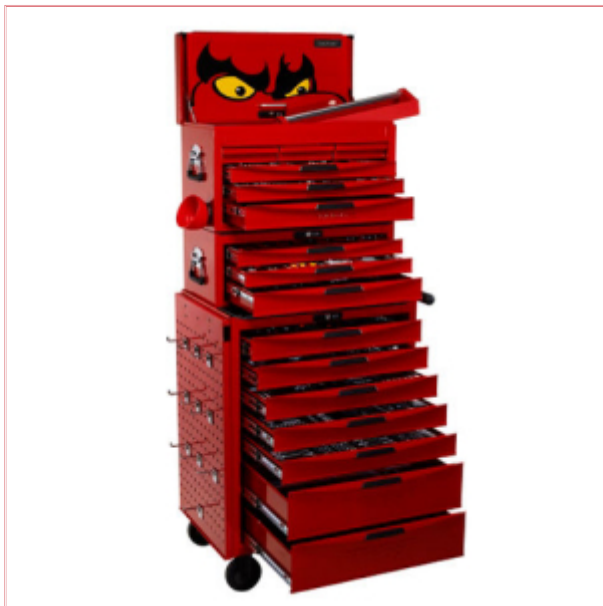

TCMM1055N Teng 1055 Piece Tool Kit

Part No: TCMM1055N

Price: £7079.65 (exc VAT) | £8495.58 (inc VAT)

Specifications

TCMM1055N Teng 1055 Piece Tool Kit

A comprehensive 1055 piece tool kit covering just about every type of regularly used technician's tools.

The kit is built up using the unique Teng Tools TC tray system and is supplied in a TC806NF/TC803N/TCW807N 8 series ball bearing top box/middle box/roller cabinet combination.

TCF01 brackets are included for securing the middle box to the roller cabinet.