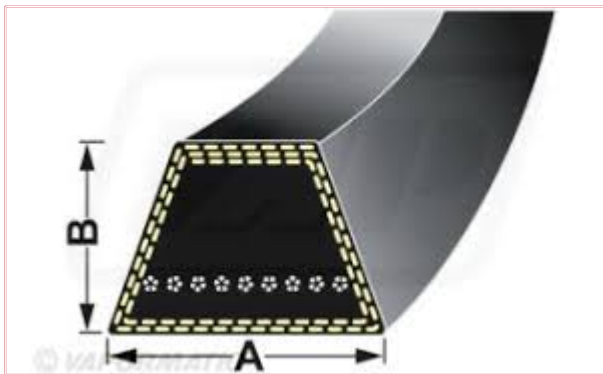

SPZ0925 Wrapped Wedge Spz Belt Dimensions: A= 10mm by B = 8mm

Part No: SPZ0925

Price: £11.54 (exc VAT) | £13.85 (inc VAT)

Specifications

SPZ0925 Wrapped Wedge Spz Belt

Belt Dimensions: A= 10mm by B = 8mm