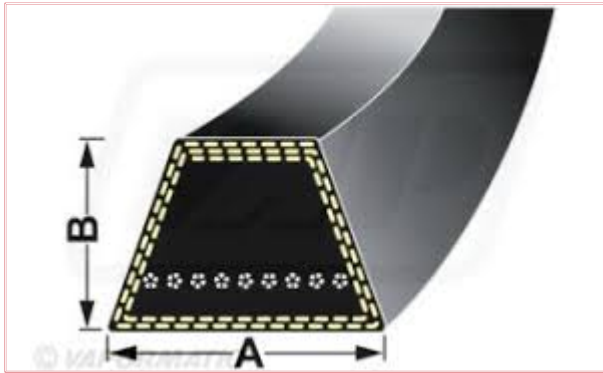

SPZ0925 Wrapped Wedge Spz Belt Dimensions: A= 10mm by B = 8mm

Part No: SPZ0925

Price: £11.54 (exc VAT) | £13.85 (inc VAT)

Specifications

SPZ0925 Wrapped Wedge Spz Belt

Belt Dimensions: A= 10mm by B = 8mm