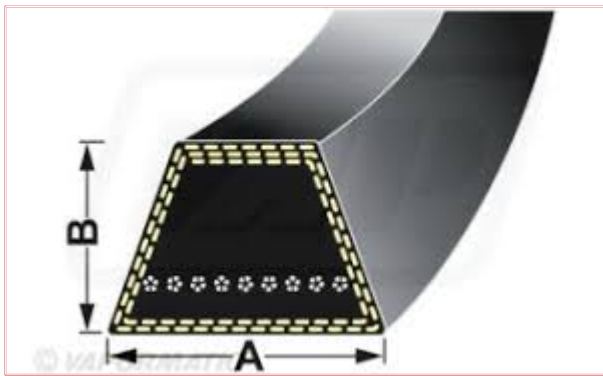

SPZ0670 Wrapped Wedge Spz Belt Dimensions: A= 10mm by B = 8mm

Part No: SPZ0670

Price: £8.36 (exc VAT) | £10.03 (inc VAT)

Specifications

SPZ0670 Wrapped Wedge Spz Belt

Belt Dimensions: A= 10mm by B = 8mm