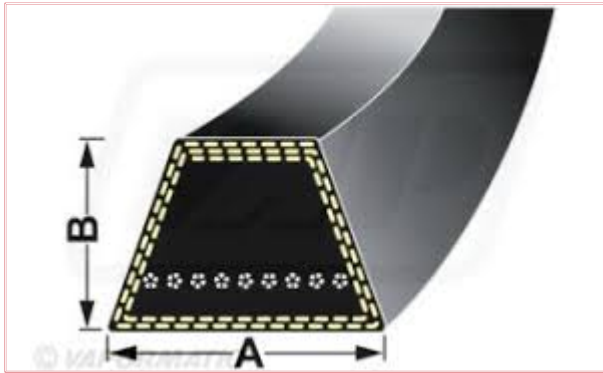

SPZ0662 Wrapped Wedge Spz Belt Dimensions: A= 10mm by B = 8mm

Part No: SPZ0662

Price: £8.24 (exc VAT) | £9.89 (inc VAT)

Specifications

SPZ0662 Wrapped Wedge Spz Belt

Belt Dimensions: A= 10mm by B = 8mm