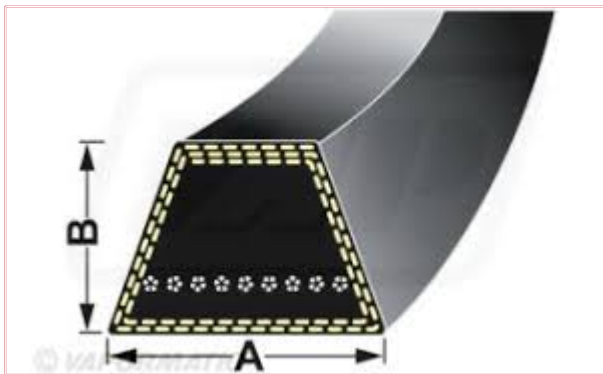

SPZ0662 Wrapped Wedge Spz Belt Dimensions: A= 10mm by B = 8mm

Part No: SPZ0662

Price: £8.24 (exc VAT) | £9.89 (inc VAT)

Specifications

SPZ0662 Wrapped Wedge Spz Belt

Belt Dimensions: A= 10mm by B = 8mm