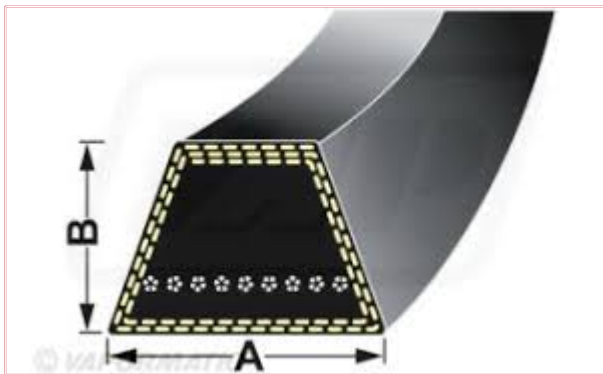

## SPZ0637 Wrapped Wedge Spz Belt Dimensions: A= 10mm by B = 8mm

**Part No:** SPZ0637

**Price:** £7.95 (exc VAT) | £9.54 (inc VAT)

### Specifications

SPZ0637 Wrapped Wedge Spz Belt

Belt Dimensions: A= 10mm by B = 8mm