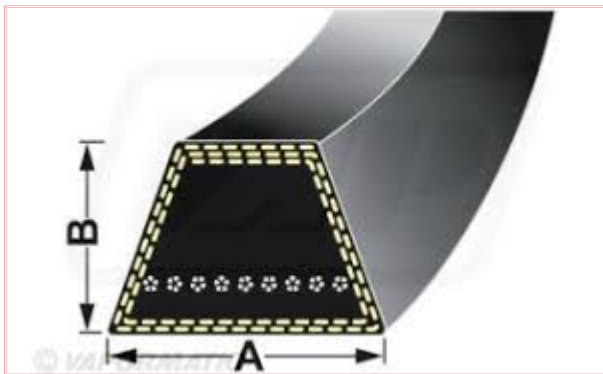

SPZ0600 Wrapped Wedge Spz Belt Dimensions: A= 10mm by B = 8mm

Part No: SPZ0600

Price: £7.48 (exc VAT) | £8.98 (inc VAT)

Specifications

SPZ0600 Wrapped Wedge Spz Belt

Belt Dimensions: A= 10mm by B = 8mm