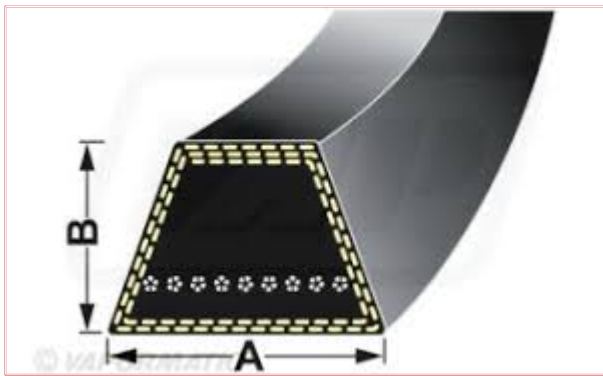

SPZ0580 Wrapped Wedge Spz Belt Dimensions: A= 10mm by B = 8mm

Part No: SPZ0580

Price: £7.24 (exc VAT) | £8.69 (inc VAT)

Specifications

SPZ0580 Wrapped Wedge Spz Belt

Belt Dimensions: A= 10mm by B = 8mm