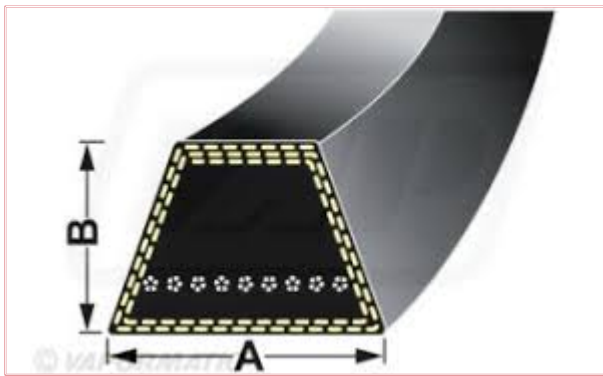

## SPZ0562 Wrapped Wedge Spz Belt Dimensions: A= 10mm by B = 8mm

**Part No:** SPZ0562

**Price:** £7.01 (exc VAT) | £8.41 (inc VAT)

### Specifications

SPZ0562 Wrapped Wedge Spz Belt

Belt Dimensions: A= 10mm by B = 8mm