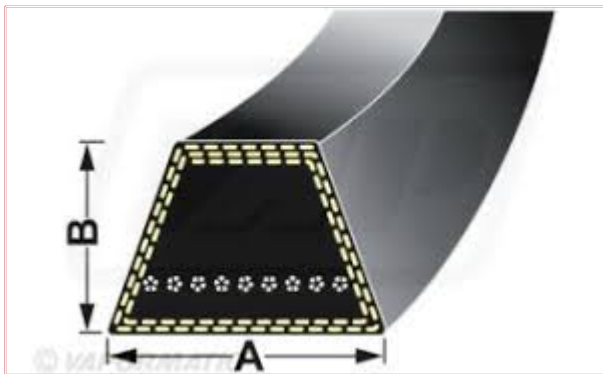

SPZ0530 Wrapped Wedge Spz Belt Dimensions: A= 10mm by B = 8mm

Part No: SPZ0530

Price: £6.62 (exc VAT) | £7.94 (inc VAT)

Specifications

SPZ0530 Wrapped Wedge Spz Belt

Belt Dimensions: A= 10mm by B = 8mm