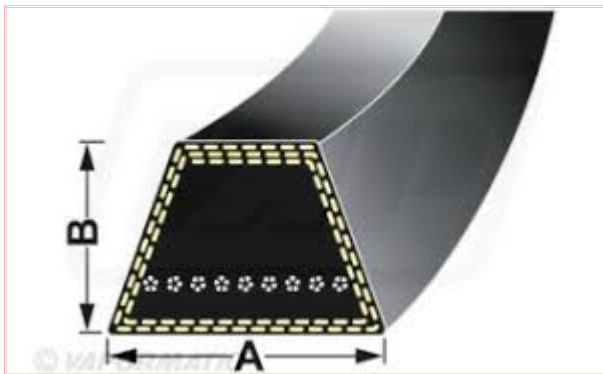

SPZ0500 Wrapped Wedge Spz Belt Dimensions: A= 10mm by B = 8mm

Part No: SPZ0500

Price: £6.24 (exc VAT) | £7.49 (inc VAT)

Specifications

SPZ0500 Wrapped Wedge Spz Belt

Belt Dimensions: A= 10mm by B = 8mm