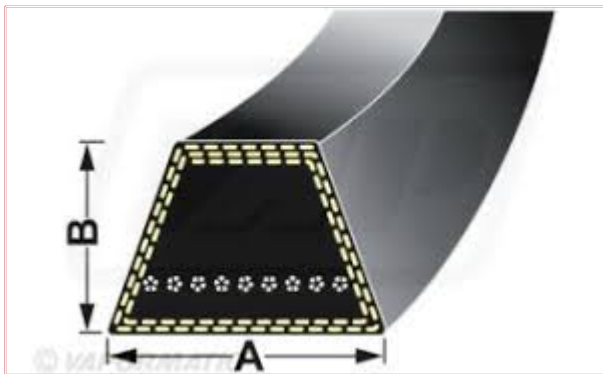

SPC12410 Wrapped Wedge Spc Belt Dimensions: A = 22mm by B = 18mm

Part No: SPC12410

Price: £453.67 (exc VAT) | £544.40 (inc VAT)

Specifications

SPC12410 Wrapped Wedge Spc Belt

Belt Dimensions: A = 22mm by B = 18mm