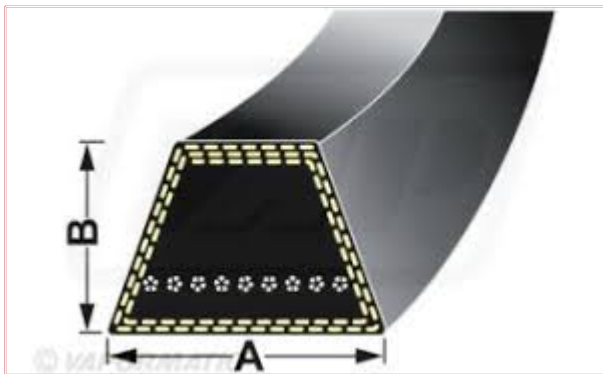

## SPA0857 Wrapped Wedge Spa Belt

**Dimensions: A = 13mm by B = 10mm**

**Part No:** SPA0857

**Price:** £11.62 (exc VAT) | £13.94 (inc VAT)

### Specifications

SPA0857 Wrapped Wedge Spa Belt

Belt Dimensions: A = 13mm by B = 10mm