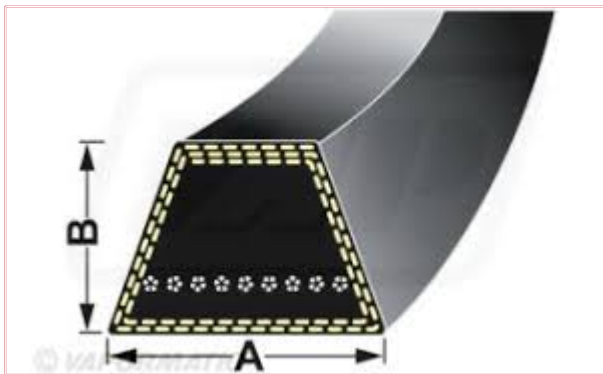

SPA775 Wrapped Wedge Spa Belt

Dimensions: A = 13mm by B = 10mm

Part No: SPA0775

Price: £10.50 (exc VAT) | £12.60 (inc VAT)

Specifications

SPA775 Wrapped Wedge Spa Belt

Belt Dimensions: A = 13mm by B = 10mm