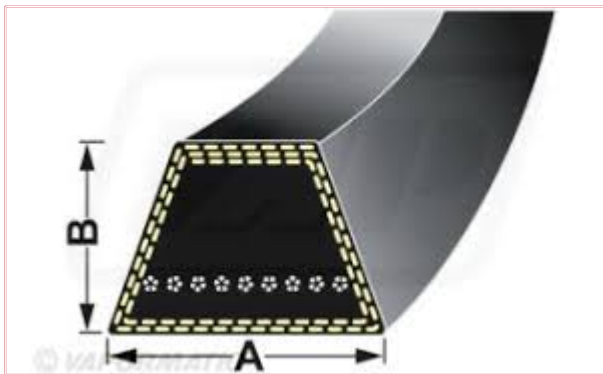

## SPA0750 Wrapped Wedge Spa Belt

**Dimensions: A = 13mm by B = 10mm**

**Part No:** SPA0750

**Price:** £10.16 (exc VAT) | £12.19 (inc VAT)

### Specifications

SPA0750 Wrapped Wedge Spa Belt

Belt Dimensions: A = 13mm by B = 10mm,