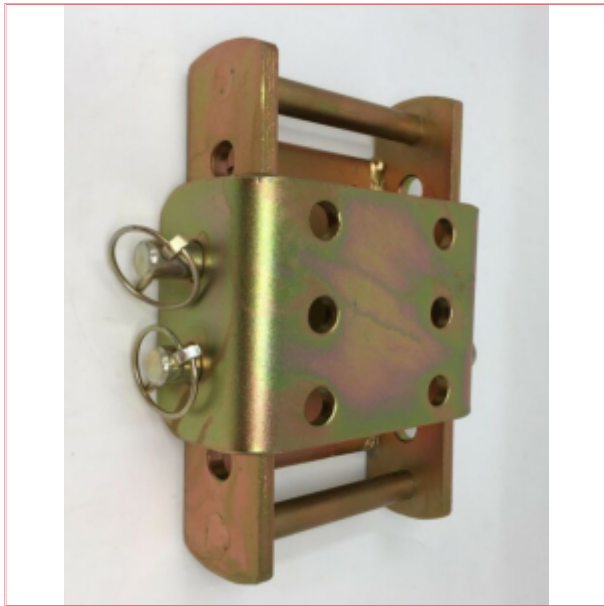

S24425 Adjustable Trailer Drop Plate

Part No: S24425

Price: £64.95 (exc VAT) | £77.94 (inc VAT)

Specifications

S24425 Adjustable Trailer Drop Plate

Adjustable Trailer Hitch Drop Plate

(Ball hitch not included)

Takes Vapormatic VLE2113 and VLE2115 hitches

Optional Extras

VLE2113 Ball & pin coupling
50mm

Part No:
VLE2113
Price:
£24.26 (exc
VAT)
£29.11 (inc
VAT)

VLE2115 Towing pin and ball

Part No:
VLE2115
Price:
£32.84 (exc
VAT)
£39.41 (inc
VAT)