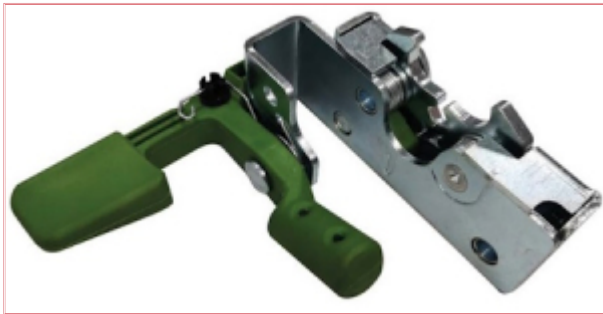

S.167106 Inner Door Lock Latch L/H

Part No: S.167106

Price: £68.67 (exc VAT) | £82.40 (inc VAT)

Specifications

S.167106 Inner Door Lock Latch L/H

OEM: AL113176, AL202908