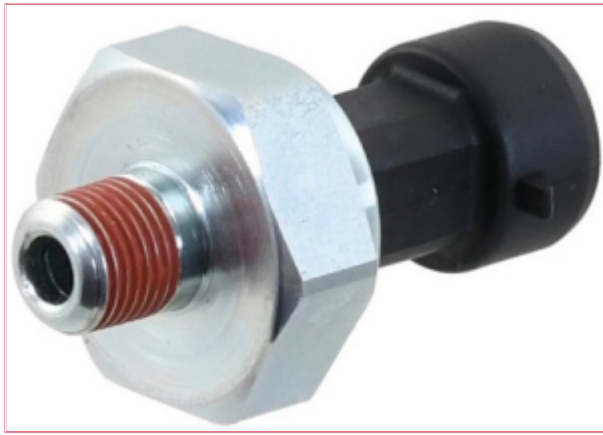

## S.151193 Oil Pressure Switch

**Part No:** S.151193

**Price:** £34.72 (exc VAT) | £41.66 (inc VAT)

### Specifications

S.151193 Oil Pressure Switch

Pressure sensors monitor fluid pressure, detecting abnormal levels to prevent equipment damage and accidents, ensuring a safe working environment.

Optimal Performance: Pressure sensors contribute to efficient operation by maintaining ideal pressure levels, reducing energy waste, and extending machinery lifespan.