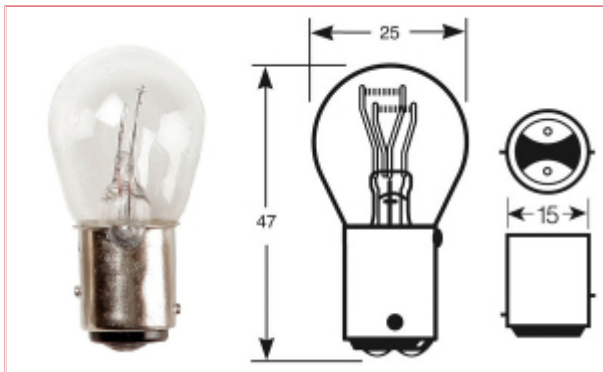

## RB380 - Bulb Stop/Tail

**Part No:** RB380

**Price:** £0.99 (exc VAT) | £1.19 (inc VAT)

### Specifications

RB380 - Bulb Stop/Tail-12v

One bulb individually boxed - designed for the Ring bulb dispenser

Voltage: 12 volt

Watts: 21/5 Watt

Description: Side/tail

Equivalent: 380/P21/5W