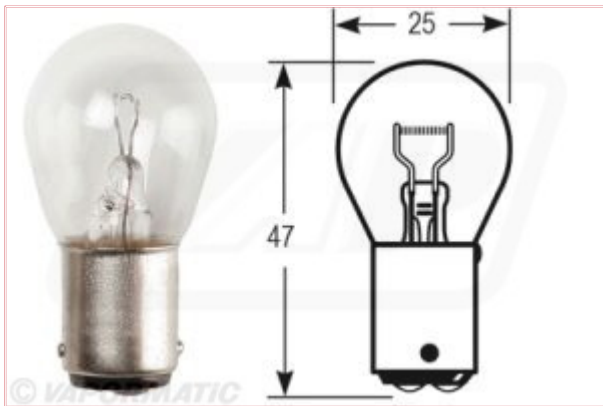

RB335 - Bulb 12v P21W Rear/Brake Reverse/Rear Fog

Part No: RB335

Price: £1.09 (exc VAT) | £1.31 (inc VAT)

Specifications

RB335 - Bulb 12v P21W Rear/Brake Reverse/Rear Fog

Voltage: 12 volt

Watts: 21 watts

Description: Brake/Indicator