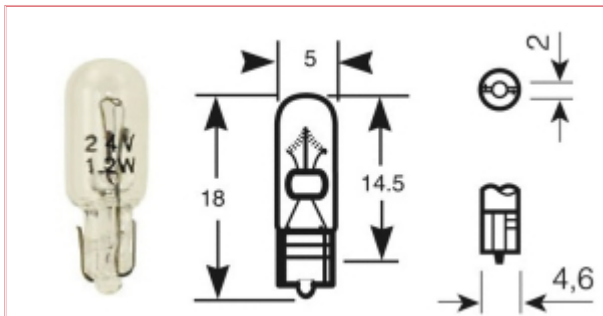

RB286 Bulb Indicator/Panel T5 Capless

Part No: RB286

Price: £0.89 (exc VAT) | £1.07 (inc VAT)

Specifications

RB286 Bulb Indicator/Panel T5 Capless

One bulb individually boxed - designed for the Ring bulb dispenser

Voltage: 12v

Watts: 1.2w

Product Dimensions: H18mm x W5mm x D5mm