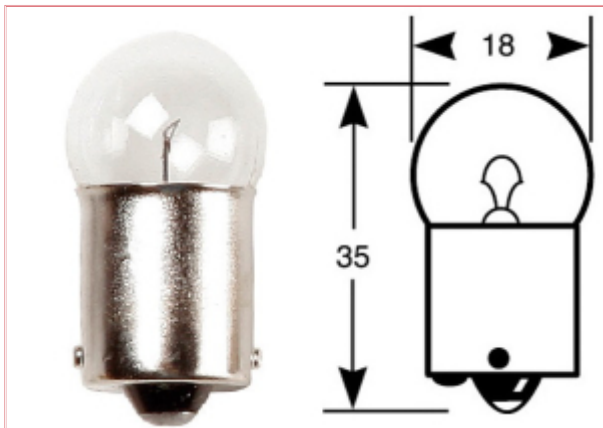

RB245S - Bulb Side & Tail (Tubular) R10W

Part No: RB245S

Price: £1.09 (exc VAT) | £1.31 (inc VAT)

Specifications

Vapormatic RB245S - Bulb Side & Tail (Tubular) R10W

One bulb individually boxed - designed for the Ring bulb dispenser

RB245S - Bulb Side & Tail

Voltage: 12v

Watts: 10w

Product Dimensions: H35mm x W17mm x D17mm