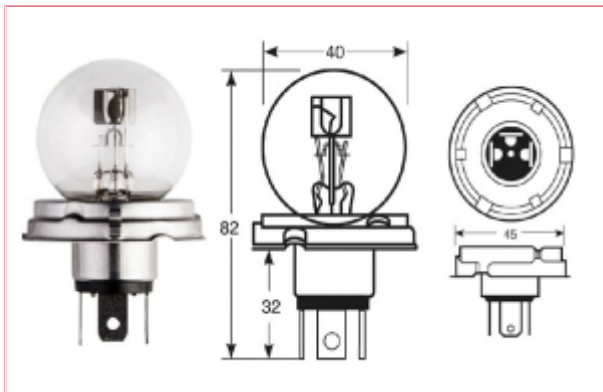

R410 - Bulb Halogen Headlight R2

Part No: R410

Price: £2.95 (exc VAT) | £3.54 (inc VAT)

Specifications

One bulb individually boxed - designed for the Ring bulb dispenser

R410 - Bulb Headlight R2

Voltage: 12v

Watts: 45w / 40w

VLC0410

OEM: 14147590, 72010044, 57M6844, 961866M1, 7703097175, 977007