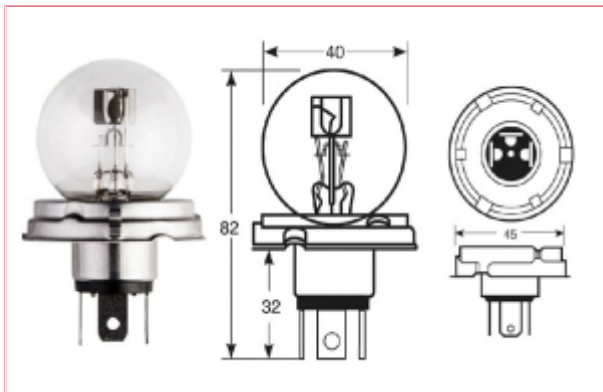

R410 - Bulb Halogen Headlight R2

Part No: R410

Price: £2.95 (exc VAT) | £3.54 (inc VAT)

Specifications

One bulb individually boxed - designed for the Ring bulb dispenser

R410 - Bulb Headlight R2

Voltage: 12v