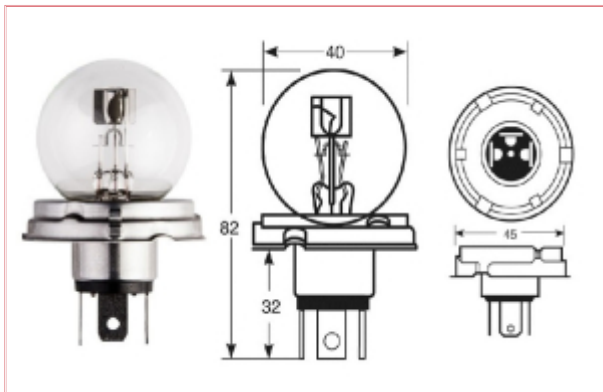

R410 - Bulb Halogen Headlight R2

Part No: R410

Price: £2.95 (exc VAT) | £3.54 (inc VAT)

Specifications

One bulb individually boxed - designed for the Ring bulb dispenser

R410 - Bulb Headlight R2

Voltage: 12v

Watts: 45w / 40w

VLC0410