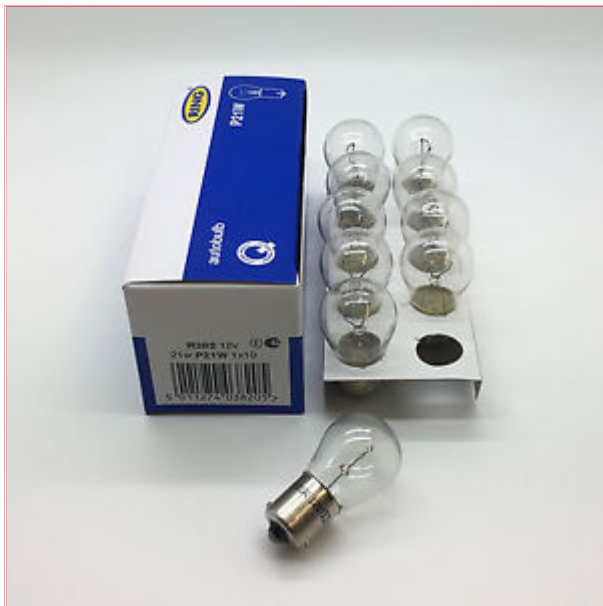

## RB345 Bulb 28v 26w SCC BA15s Pack of Ten

**Part No:** R345

**Price:** £7.95 (exc VAT) | £9.54 (inc VAT)

### Specifications

RB345 Bulb 28v 26w SCC BA15s Pack of Ten

One trade box with ten loose bulbs inside

Voltage: 28v

Watts: 26w

Product Dimensions: H47mm x W25mm x D25mm