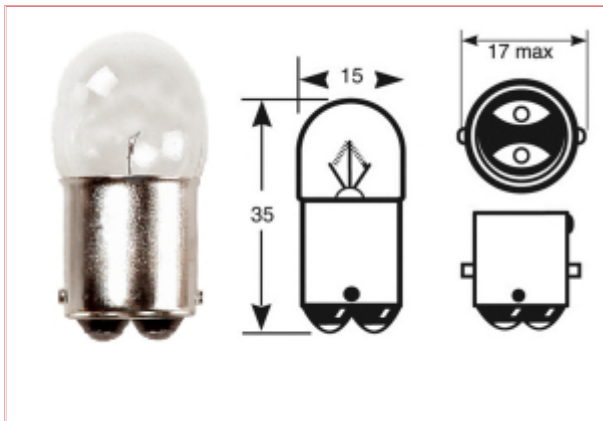

RB150 24v 5w SBC BA15d Pack of Ten

Part No: R150

Price: £3.95 (exc VAT) | £4.74 (inc VAT)

Specifications

RB150 24v 5w SBC BA15d Pack of Ten

One trade box with ten loose bulbs inside

Voltage: 24v

Watts: 5w

Product Dimensions: H35mm x W18mm x D18mm