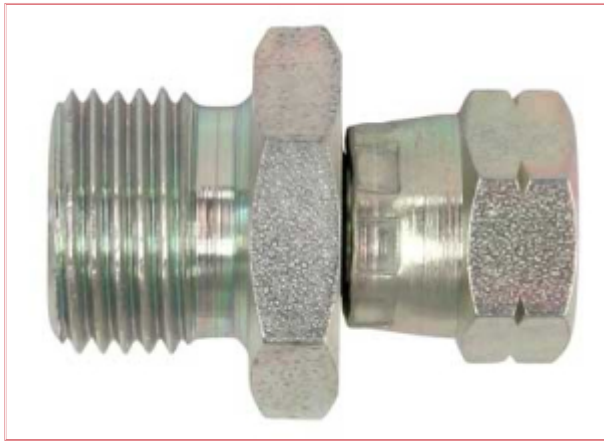

## 1/2 Bsp Male X 26mm Metric Female

**Part No:** MB8FM26

**Price:** £11.95 (exc VAT) | £14.34 (inc VAT)

### Specifications

MB8FM26 1/2 Bsp Male X 26mm Metric Female