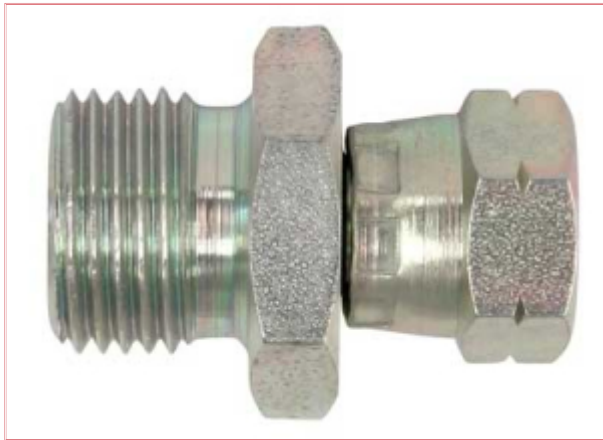

1/2 Bsp Male X 24mm Metric Female

Part No: MB8FM24

Price: £13.25 (exc VAT) | £15.90 (inc VAT)

Specifications

MB8FM24 1/2 Bsp Male X 24mm Metric Female