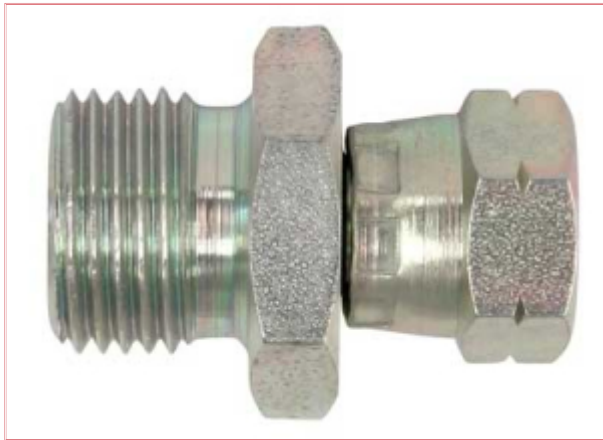

1/2 Bsp Male X 22mm Metric Female

Part No: MB8FM22

Price: £10.01 (exc VAT) | £12.01 (inc VAT)

Specifications

MB8FM22 1/2 Bsp Male X 22mm Metric Female