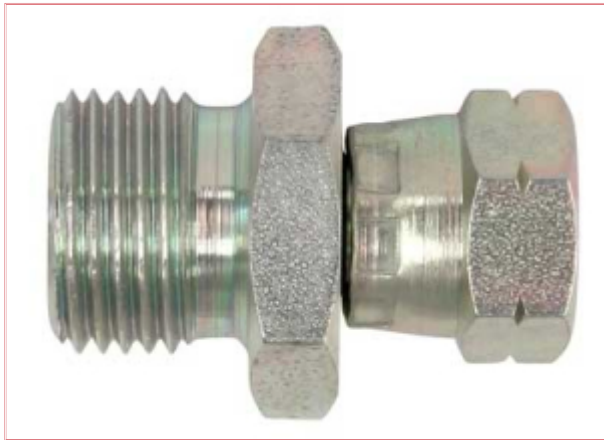

## 1/2 Bsp Male X 16mm Metric Female

**Part No:** MB8FM16

**Price:** £7.64 (exc VAT) | £9.17 (inc VAT)

### Specifications

MB8FM16 1/2 Bsp Male X 16mm Metric Female