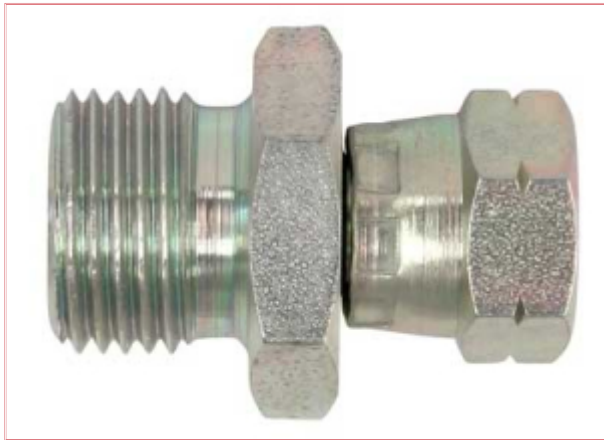

## 3/8 Bsp Male X 22mm Metric Female

**Part No:** MB6FM22

**Price:** £8.89 (exc VAT) | £10.67 (inc VAT)

### Specifications

MB6FM22 3/8 Bsp Male X 22mm Metric Female