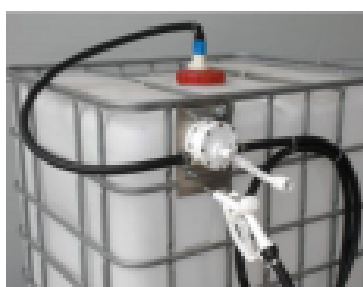

Rotary IBC Pump Kit

Part No:
HTMSSAB
Price:
£249.95 (exc
VAT)
£299.94 (inc
VAT)