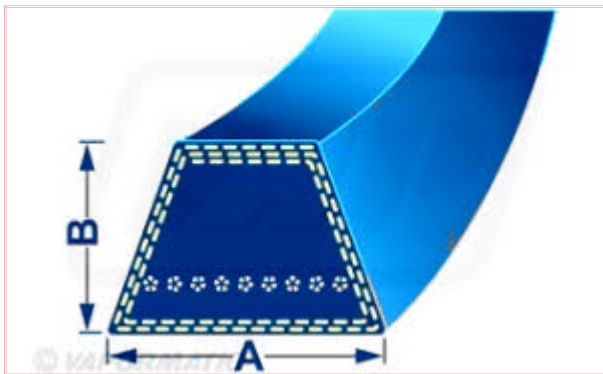

4L210 4 L Blue Belt with Kevlar Cord Belt Dimensions: A = 13mm x B = 8mm

Part No: DRY-4L210K

Price: £7.15 (exc VAT) | £8.58 (inc VAT)

Specifications

4L210 4 L Blue Belt with Kevlar Cord

Belt Dimensions: A = 13mm x B = 8mm

**Please note: Kevlar belt length measurement is normally measured by the outside length of the belt. **

We have included an approximate Inside Length measurement for guidance purposes for Kevlar belts.