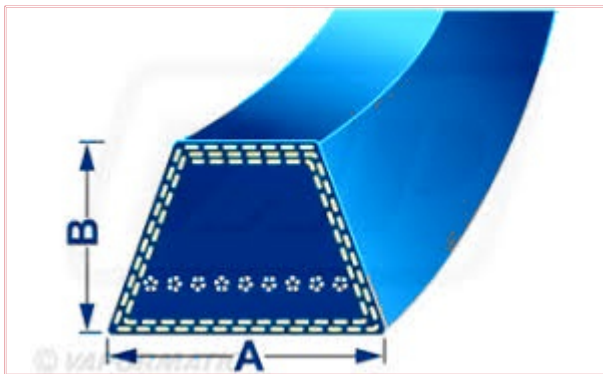

4L200 4 L Blue Belt with Kevlar Cord Belt Dimensions: A = 13mm x B = 8mm

Part No: DRY-4L200K

Price: £6.81 (exc VAT) | £8.17 (inc VAT)

Specifications

4L200 4 L Blue Belt with Kevlar Cord

Belt Dimensions: A = 13mm x B = 8mm

**Please note: Kevlar belt length measurement is normally measured by the outside length of the belt. **

We have included an approximate Inside Length measurement for guidance purposes for Kevlar belts.