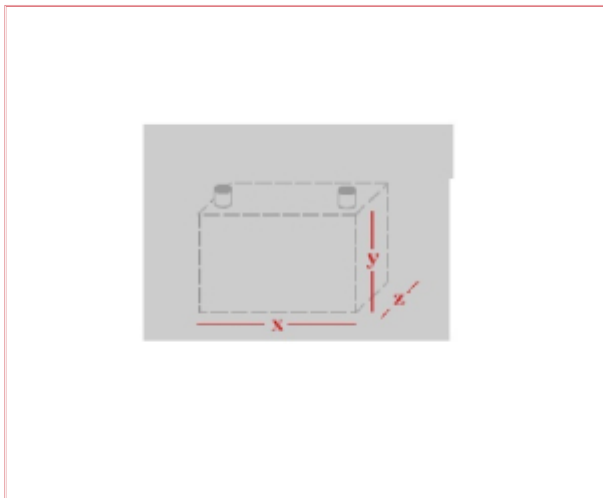

CB14L-A2 Battery

Part No: CB14L-A2

Price: Unavailable | Unavailable

Specifications

CB14L-A2 Battery

12 V
14 AH (20HR Rate)
160 CCA

Sizing

Length - 134mm
Height - 164mm
Width - 89mm

Comes with 1-Year Warranty

Terminal layout as seen in diagram

Stud Type Terminals as seen in diagram

Battery Hold Down type - No Hold Down