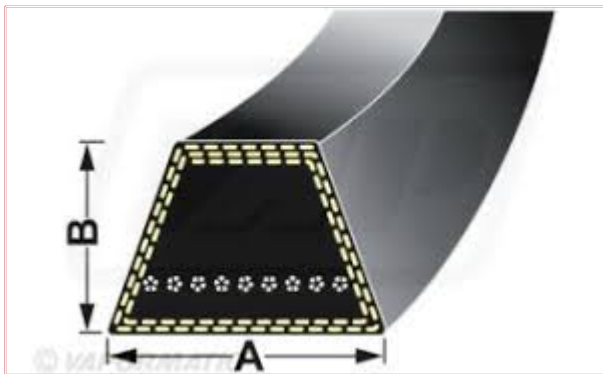

## **C051 Wrapped Classical C51 Belt**

### **Dimensions: A = 22mm by B = 14mm**

**Part No:** C051

**Price:** £23.98 (exc VAT) | £28.78 (inc VAT)

### **Specifications**

C051 Wrapped Classical C51 Belt

Belt Dimensions: A = 22mm by B = 14mm