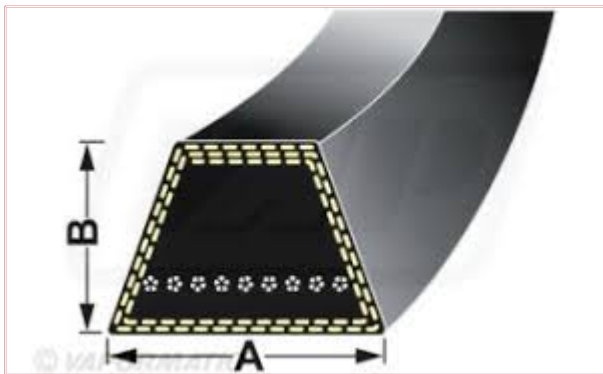

## **C048 Wrapped Classical C48 Belt**

### **Dimensions: A = 22mm by B = 14mm**

**Part No:** C048

**Price:** £22.57 (exc VAT) | £27.08 (inc VAT)

### **Specifications**

C048 Wrapped Classical C48 Belt

Belt Dimensions: A = 22mm by B = 14mm