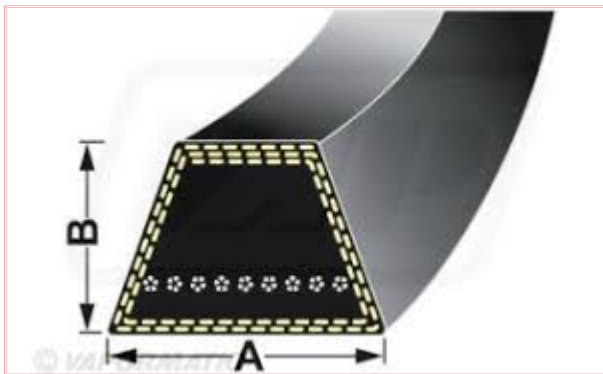

## C047 Wrapped Classical C47 Belt Dimensions: A = 22mm by B = 14mm

**Part No:** C047

**Price:** £22.09 (exc VAT) | £26.51 (inc VAT)

### Specifications

C047 Wrapped Classical C47 Belt

Belt Dimensions: A = 22mm by B = 14mm