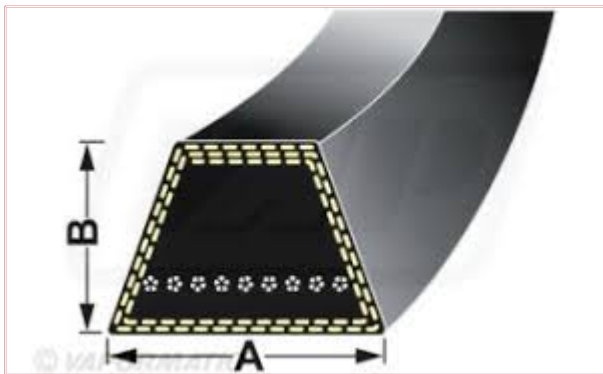

## **C041 Wrapped Classical C41 Belt**

### **Dimensions: A = 22mm by B = 14mm**

**Part No:** C041

**Price:** £19.26 (exc VAT) | £23.11 (inc VAT)

### **Specifications**

C041 Wrapped Classical C41 Belt

Belt Dimensions: A = 22mm by B = 14mm