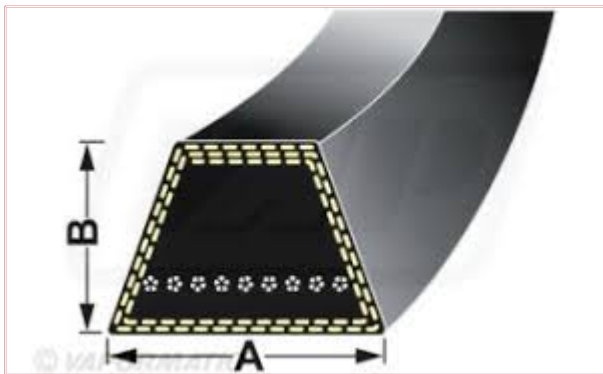

C040 Wrapped Classical C40 Belt

Dimensions: A = 22mm by B = 14mm

Part No: C040

Price: £18.82 (exc VAT) | £22.58 (inc VAT)

Specifications

C040 Wrapped Classical C40 Belt

Belt Dimensions: A = 22mm by B = 14mm