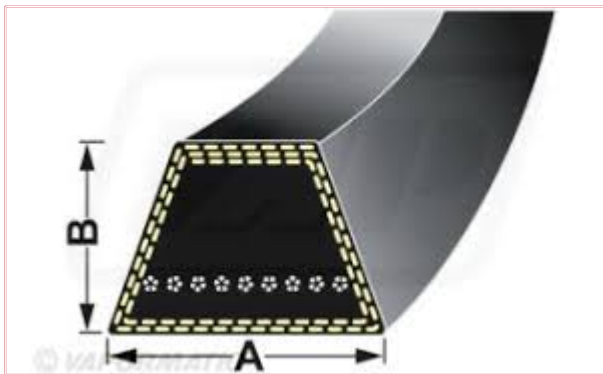

C038 Wrapped Classical C38 Belt

Dimensions: A = 22mm by B = 14mm

Part No: C038

Price: £17.86 (exc VAT) | £21.43 (inc VAT)

Specifications

C038 Wrapped Classical C38 Belt

Belt Dimensions: A = 22mm by B = 14mm