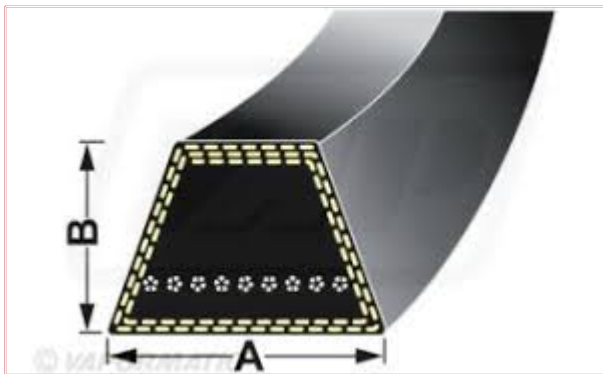

C032 Wrapped Classical C32 Belt

Dimensions: A = 22mm by B = 14mm

Part No: C032

Price: £15.04 (exc VAT) | £18.05 (inc VAT)

Specifications

C032 Wrapped Classical C32 Belt

Belt Dimensions: A = 22mm by B = 14mm