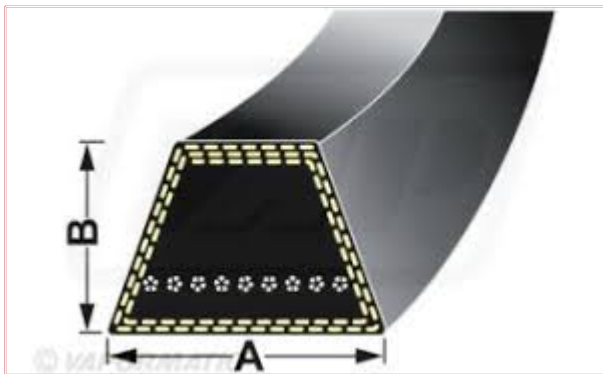

C026 Wrapped Classical C26 Belt

Dimensions: A = 22mm by B = 14mm

Part No: C026

Price: £12.21 (exc VAT) | £14.65 (inc VAT)

Specifications

C026 Wrapped Classical C26 Belt

Belt Dimensions: A = 22mm by B = 14mm