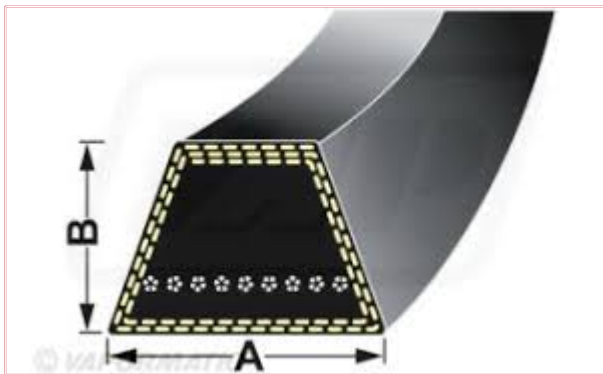

B143 Wrapped Classical B Belt Dimensions: A = 17mm by B = 11mm

Part No: B143

Price: £50.40 (exc VAT) | £60.48 (inc VAT)

Specifications

B143 Wrapped Classical B Belt

Belt Dimensions: A = 17mm by B = 11mm