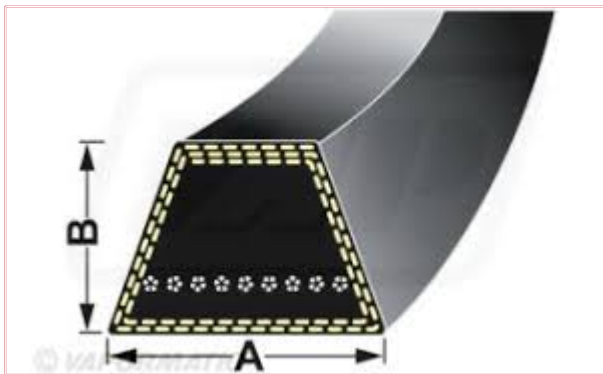

B038 Wrapped Classical B38 Belt

Dimensions: A = 17mm by B = 11mm

Part No: B038

Price: £10.94 (exc VAT) | £13.13 (inc VAT)

Specifications

B038 Wrapped Classical B38 Belt

Belt Dimensions: A = 17mm by B = 11mm