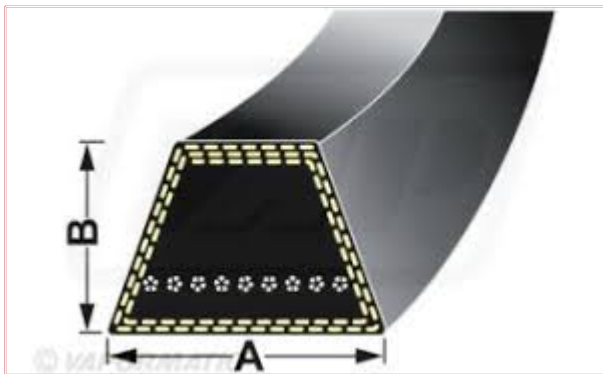

B027 Wrapped Classical B27 Belt

Dimensions: A = 17mm by B = 11mm

Part No: B027

Price: £7.78 (exc VAT) | £9.34 (inc VAT)

Specifications

B027 Wrapped Classical B27 Belt

Belt Dimensions: A = 17mm by B = 11mm