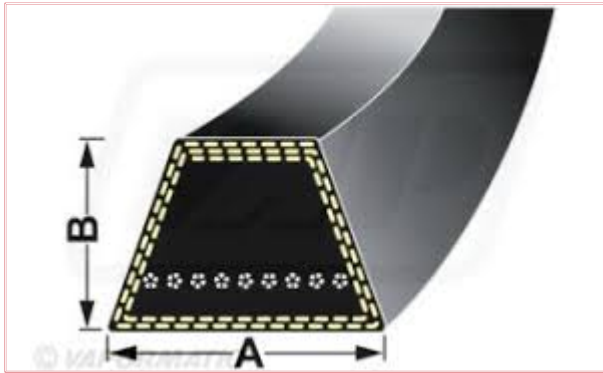

B025 Wrapped Classical B25 Belt

Dimensions: A = 17mm by B = 11mm

Part No: B025

Price: £7.19 (exc VAT) | £8.63 (inc VAT)

Specifications

B025 Wrapped Classical B25 Belt

Belt Dimensions: A = 17mm by B = 11mm