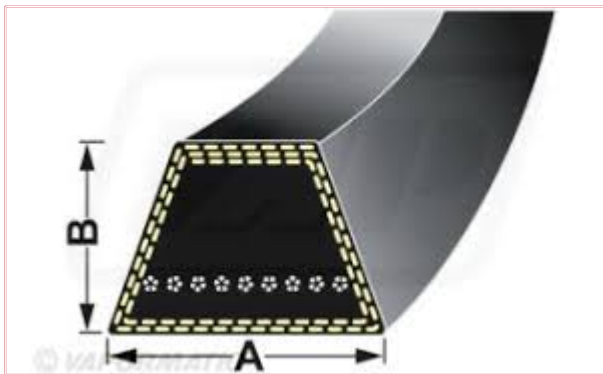

B024 Wrapped Classical B24 Belt

Dimensions: A = 17mm by B = 11mm

Part No: B024

Price: £6.92 (exc VAT) | £8.30 (inc VAT)

Specifications

B024 Wrapped Classical B24 Belt

Belt Dimensions: A = 17mm by B = 11mm